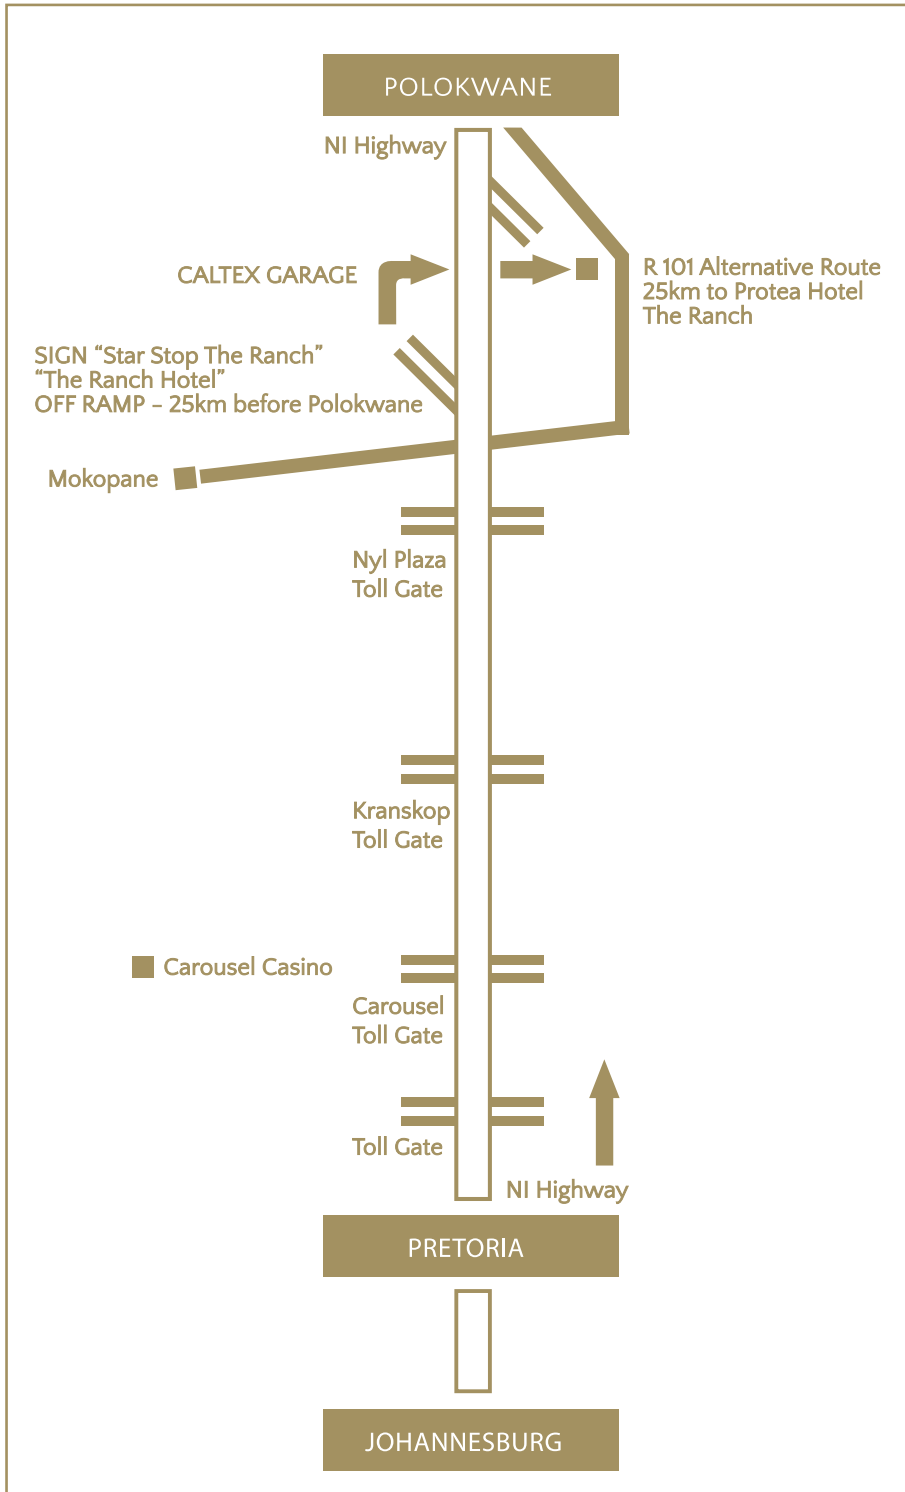

RANCH
CONSERVANCY

Discover The Ranch...

Map

ESTIMATED TRAVELLING TIMES:

- FROM NELSPRUIT:
3 hours
- FROM JOHANNESBURG:
2.5 hours
- FROM PRETORIA:
2 hours
- FROM PHALABORWA:
1.5 hours

CO-ORDINATES:

- 2403 S | 2917 E